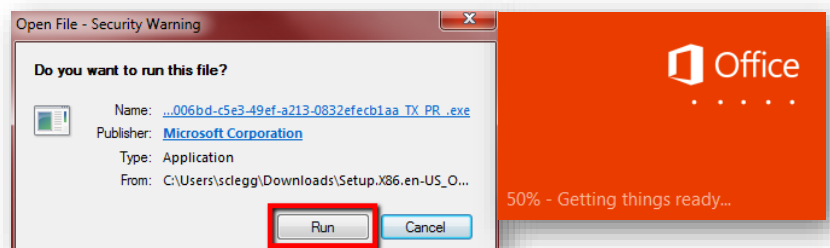

Login to Office 365 with your Graceland account

If you are not sent to the default Office 365 page click the **Office 365 icon** at the top left

Click **Install Now**

Click **Run**

Office will get things ready

Click **Next**

Choose Background

Click **Next**

Office Installs

Click **All done!**