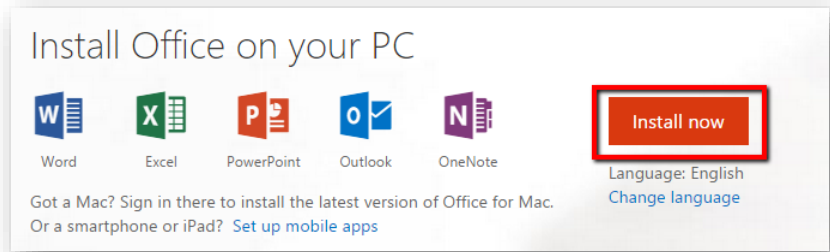

Login to Office 365 with your Graceland account

If you are not sent to the default Office 365 page click the **Office 365 icon** at the top left

Click **Install Now**

Click **Run**

Office will get things ready

Click **Next**

Choose Background

Click **Next**

Office Installs

Click **All done!**