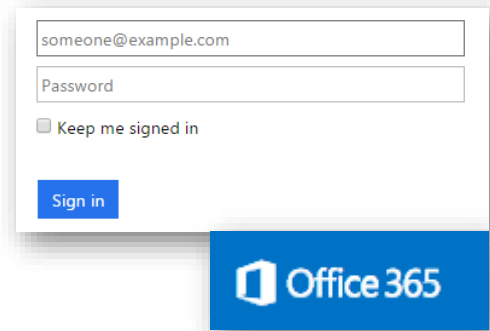

Login to Office 365 with your Graceland account

If you are not sent to the default Office 365 page click the **Office 365 icon** at the top left

Click **Install Now**

Click **Run**

Office will get things ready

Click **Next**

Choose Background

Click **Next**

Office Installs

Click **All done!**